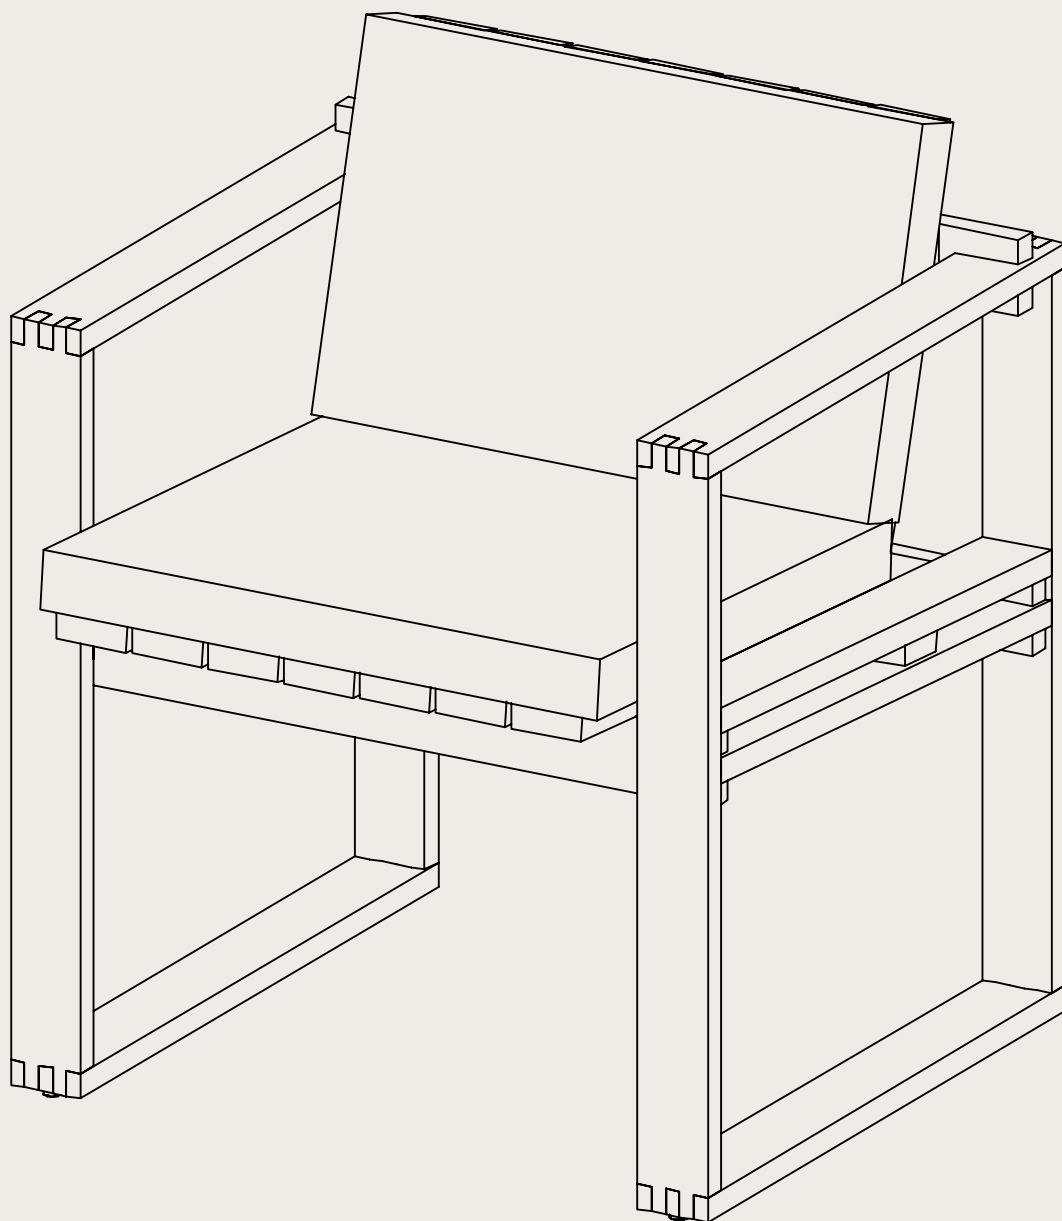

BODIL KJÆR  
INDOOR/OUTDOOR BK10  
ASSEMBLING INSTRUCTIONS

CARL HANSEN & SØN  
PASSIONATE CRAFTSMANSHIP

BODIL KJÆR  
INDOOR-OUTDOOR  
BK10

1.

2.

Ax1

Bx1

Cx2

Dx1

Ex1

Fx1

1. x4

2. x8

3. x3

CARL HANSEN & SØN  
PASSIONATE CRAFTSMANSHIP